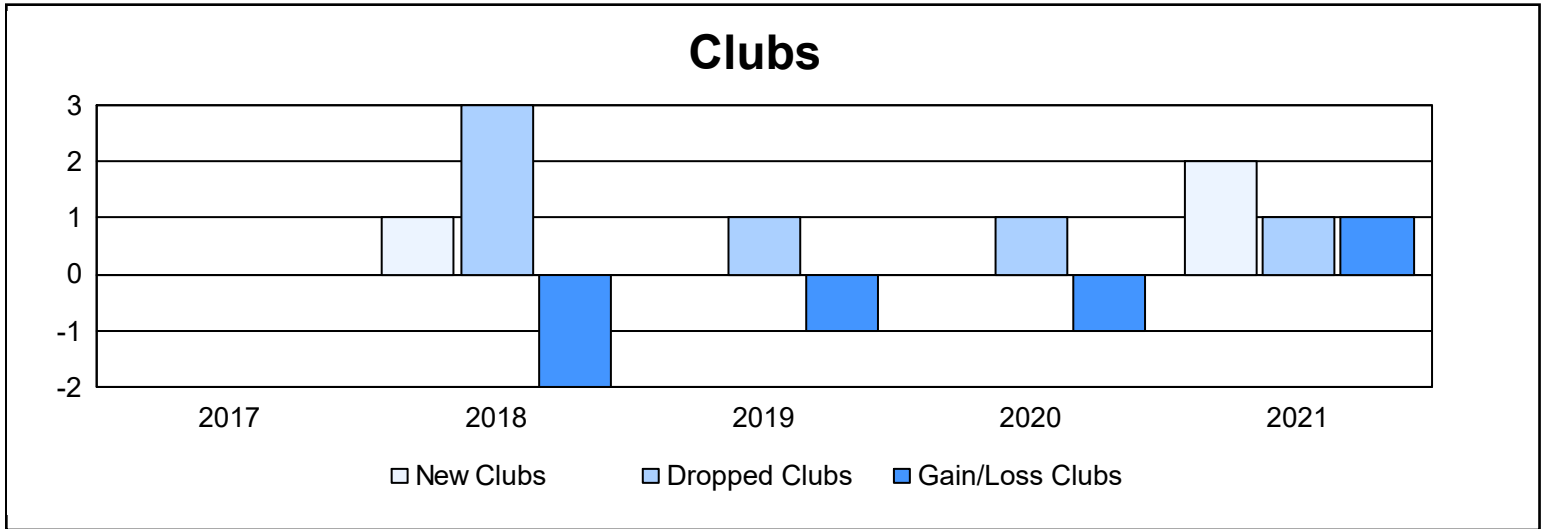

Year	New Clubs	Dropped Clubs	Gain/ Loss Clubs	New Members	Charter Members	Reinstate Members	Transfer Members	Total Member Added	Total Members Dropped	Gain/ Loss Members
2016-2017	0	0	0	136	0	10	12	158	252	-94
2017-2018	1	3	-2	185	28	7	9	229	243	-14
2018-2019	0	1	-1	115	1	5	7	128	184	-56
2019-2020	0	1	-1	151	0	2	16	169	212	-43
2020-2021	2	1	1	141	81	4	3	229	225	4
<b>Average</b>	<b>1</b>	<b>1</b>	<b>-1</b>	<b>146</b>	<b>22</b>	<b>6</b>	<b>9</b>	<b>183</b>	<b>223</b>	<b>-41</b>

### Membership Composition June 2021 Cumulative