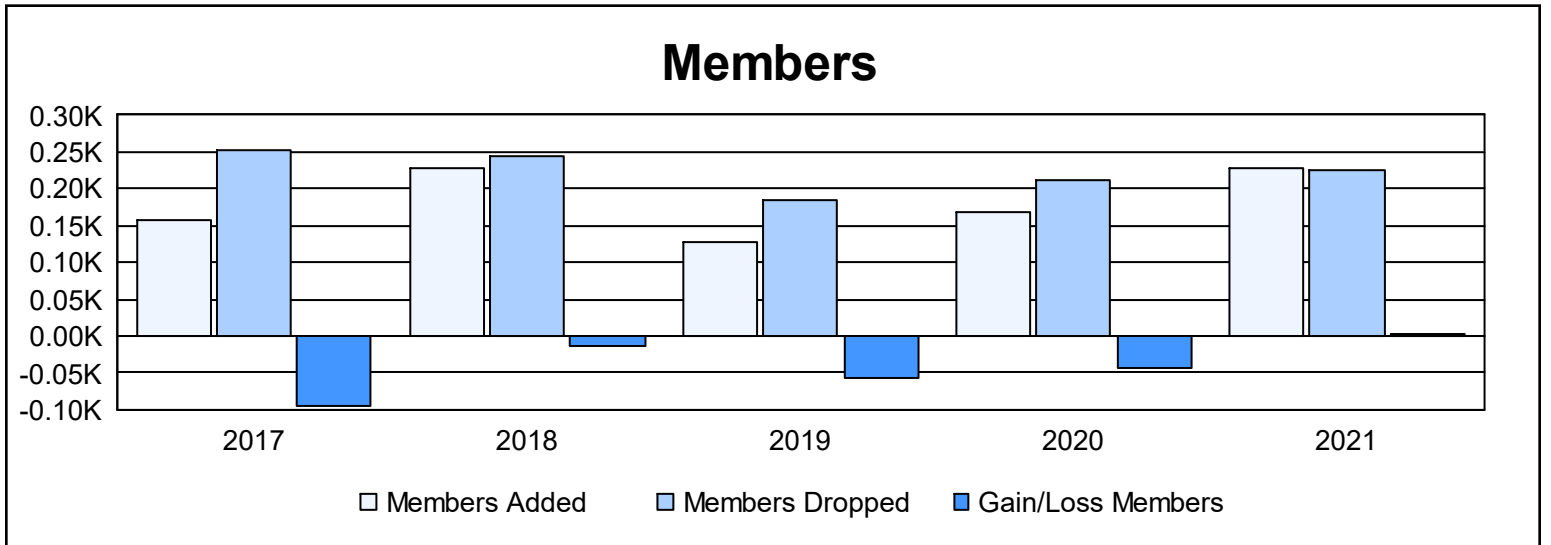

Year	New Clubs	Dropped Clubs	Gain/ Loss Clubs	New Members	Charter Members	Reinstate Members	Transfer Members	Total Member Added	Total Members Dropped	Gain/ Loss Members
2016-2017	0	0	0	136	0	10	12	158	252	-94
2017-2018	1	3	-2	185	28	7	9	229	243	-14
2018-2019	0	1	-1	115	1	5	7	128	184	-56
2019-2020	0	1	-1	151	0	2	16	169	212	-43
2020-2021	2	1	1	141	81	4	3	229	225	4
<b>Average</b>	<b>1</b>	<b>1</b>	<b>-1</b>	<b>146</b>	<b>22</b>	<b>6</b>	<b>9</b>	<b>183</b>	<b>223</b>	<b>-41</b>

### Membership Composition June 2021 Cumulative