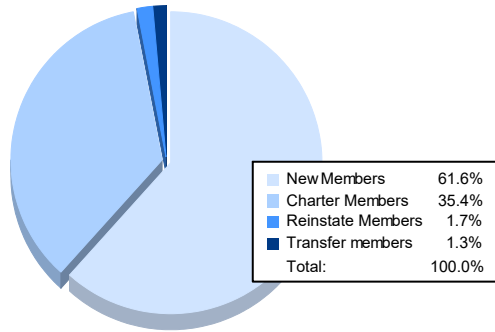

Year	New Clubs	Dropped Clubs	Gain/ Loss Clubs	New Members	Charter Members	Reinstate Members	Transfer Members	Total Member Added	Total Members Dropped	Gain/ Loss Members
2016-2017	0	0	0	136	0	10	12	158	252	-94
2017-2018	1	3	-2	185	28	7	9	229	243	-14
2018-2019	0	1	-1	115	1	5	7	128	184	-56
2019-2020	0	1	-1	151	0	2	16	169	212	-43
2020-2021	2	1	1	141	81	4	3	229	225	4
<b>Average</b>	<b>1</b>	<b>1</b>	<b>-1</b>	<b>146</b>	<b>22</b>	<b>6</b>	<b>9</b>	<b>183</b>	<b>223</b>	<b>-41</b>

### Membership Composition June 2021 Cumulative